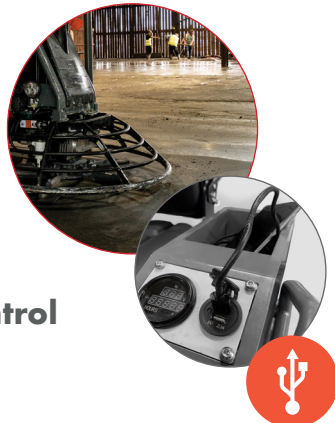

Specifications	
PRODUCT CODE	SC10-90
ENGINE TYPE	Honda GX800
POWER HP	24
FUEL TYPE	Petrol
No. BLADES	5
WEIGHT	340kg

HIRE OR BUY Speedcrete hire out this 36" Ride-on Power Trowel. This is the perfect opportunity to try before you buy.

Visit: www.speedcrete.co.uk
Tel: 01722 416 196

POWERED by HONDA™ GX800

More Equipment

Speedcrete also supply a 46" Ride-on Power Trowel & a 36" Pedestrian Power Float.

Features

- Hydraulic Steer
- Front & Back Lights
- Adjustable Chair
- Sprinkler System
- Cold Start Choke Control
- USB Connection

The manoeuvring capability of the hydraulic steering paired with the comfort of the operator comfort were must have features of this Ride-on Power Trowel.